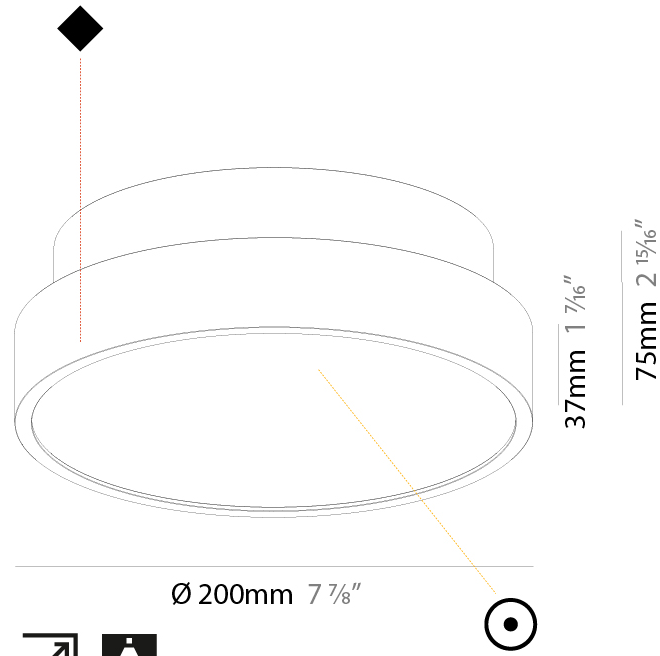

GENERAL

Series: Sign Diva
Subseries: Sign Diva
Brand: Prolicht
Division: Architectural
Mounting Type: Surface
Mounting Location: Ceiling
Subcategory: Ambient

PHYSICAL

Shape: Round
Diameter (mm): 200
Diameter (in): 7 7/8
Height (mm): 75
Height (in): 2 15/16
Light Distribution: Direct
Weight (kg): 1.122
Weight (lbs): 2.474
Diffuser: PMMA - Opal/Micro-Prism/Sparkling Secret/Vintage Industrial with Shine Ring
Fixture Finish: SSR / BKV / CWI / CRY / HAB / LAG / UFT / ITA / RUA / RUR / MIC / FTG / MYG / TWT / LOD / PUS / FRO / FUP / KIA / POP / BLS / SPG / MEY / GOH / GUM / CHC / COM / ABZ / JAG / OBR / MOS / ROR
Fixture Material: Extruded Aluminum / Steel

ELECTRICAL

Lamp Type: LED (Zhaga Standard)
Input Wattage (W): 12.1
Total Output Wattage (W): 11
Dimming: Tri-Mode (Non-Dimming and Phase Dimming (120Vac only) and 0-10V Dimming)
Driver Included: Yes
Driver Location: Integrated
Driver Type: Constant Current - Universal
Driver Class: Class 2
Input Voltage (V): 120 - 277
Constant Current (MA): 350

LED

Color Temperature (°K): 3000 / 3500 / 4000
Max. Delivered Lumen (lm): 1040 / 1058 / 1080
CRI: >90 CRI
Lamp Life (hrs): 50000

OPTICAL

RATINGS AND CERTIFICATIONS

Certified By: Certified for North American Standards
IP rating: IP20

PROJECT
TYPE
SPECIFIER
QUANTITY
DATE