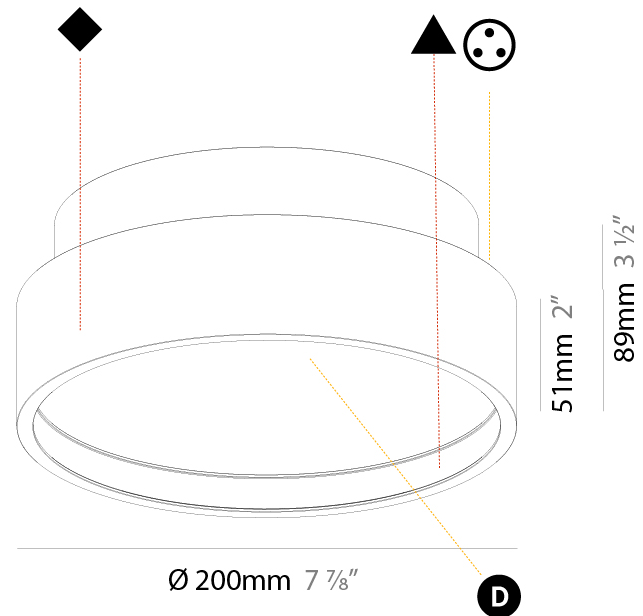

GENERAL

Series: Sign Diva
Subseries: Sign Diva Korona
Brand: Prolicht
Division: Architectural
Mounting Type: Surface
Mounting Location: Ceiling
Subcategory: Ambient

PHYSICAL

Shape: Round
Diameter (mm): 200
Diameter (in): 7 7/8
Height (mm): 89
Height (in): 3 1/2
Light Distribution: Direct / Indirect
Weight (kg): 1.261
Weight (lbs): 2.78
Diffuser: Direct - PMMA - Opal/Micro-Prism/Sparkling Secret/Vintage Industrial / Indirect - White/Yellow/Orange/Red/Blue/Green
Fixture Finish: SSR / BKV / CWI / CRY / HAB / LAG / UFT / ITA / RUA / RUR / MIC / FTG / MYG / TWT / LOD / PUS / FRO / FUP / KIA / POP / BLS / SPG / MEY / GOH / GUM / CHC / COM / ABZ / JAG / OBR / MOS / ROR
Fixture Material: Extruded Aluminum / Steel

ELECTRICAL

Lamp Type: LED (Zhaga Standard)
Input Wattage (W): 12.1
Total Output Wattage (W): 11
Dimming: Tri-Mode (Non-Dimming and Phase Dimming (120Vac only) and 0-10V Dimming)
Driver Included: Yes
Driver Location: Integrated
Driver Type: Constant Current - Universal
Driver Class: Class 2
Input Voltage (V): 120 - 277
Constant Current (MA): 350

LED

Color Temperature (°K): 3000 / 3500 / 4000
Max. Delivered Lumen (lm): 1100 / 1117 / 1140
CRI: >90 CRI
Lamp Life (hrs): 50000

OPTICAL

RATINGS AND CERTIFICATIONS

Certified By: Certified for North American Standards
IP rating: IP20