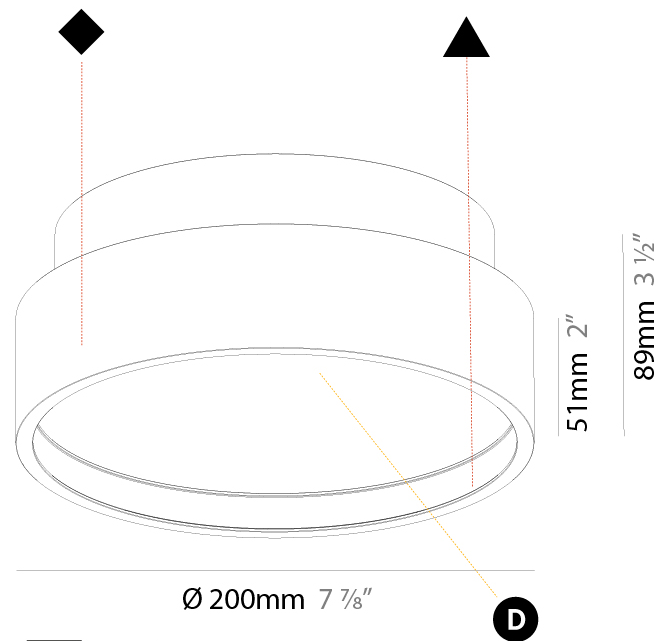

GENERAL

Series: Sign Diva
Subseries: Sign Diva Korona
Brand: Prolicht
Division: Architectural
Mounting Type: Surface
Mounting Location: Ceiling
Subcategory: Ambient

PHYSICAL

Shape: Round
Diameter (mm): 200
Diameter (in): 7 7/8
Height (mm): 89
Height (in): 3 1/2
Light Distribution: Direct
Weight (kg): 1.263
Weight (lbs): 2.784
Diffuser: PMMA - Opal/Micro-Prism/Sparkling Secret/Vintage Industrial
Fixture Finish: SSR / BKV / CWI / CRY / HAB / LAG / UFT / ITA / RUA / RUR / MIC / FTG / MYG / TWT / LOD / PUS / FRO / FUP / KIA / POP / BLS / SPG / MEY / GOH / GUM / CHC / COM / ABZ / JAG / OBR / MOS / ROR
Fixture Material: Extruded Aluminum / Steel

ELECTRICAL

Lamp Type: LED (Zhaga Standard)
Input Wattage (W): 12.1
Total Output Wattage (W): 11
Dimming: Tri-Mode (Non-Dimming and Phase Dimming (120Vac only) and 0-10V Dimming)
Driver Included: Yes
Driver Location: Integrated
Driver Type: Constant Current - Universal
Driver Class: Class 2
Input Voltage (V): 120 - 277
Constant Current (MA): 350

LED

Color Temperature (°K): 3000 / 3500 / 4000
Max. Delivered Lumen (lm): 1040 / 1054 / 1080
CRI: >90 CRI
Lamp Life (hrs): 50000

OPTICAL

RATINGS AND CERTIFICATIONS

Certified By: Certified for North American Standards
IP rating: IP20