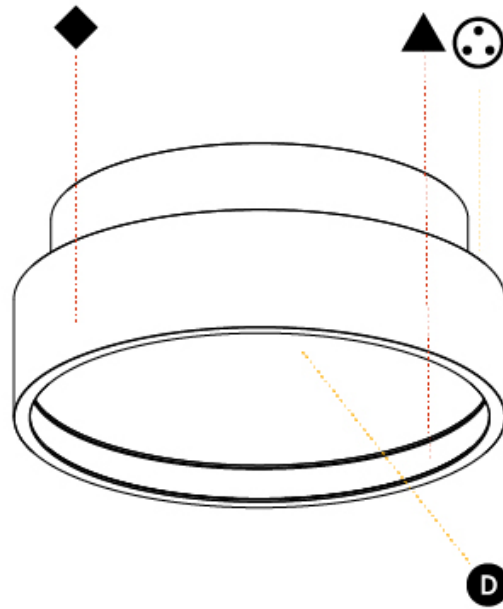

SIGN DIVA SURFACE

A3D085-

PROJECT
TYPE
SPECIFIER
QUANTITY
DATE