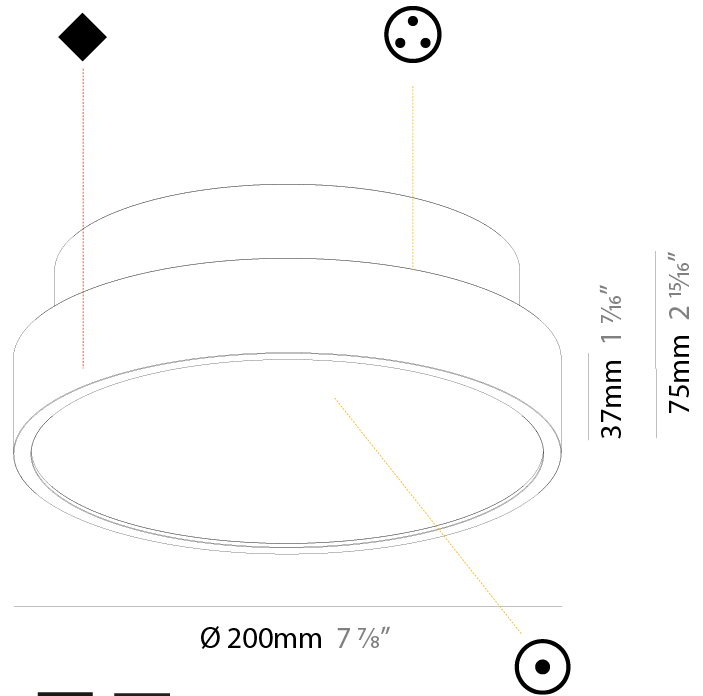

GENERAL

Series: Sign Diva
Subseries: Sign Diva
Brand: Prolicht
Division: Architectural
Mounting Type: Surface
Mounting Location: Ceiling
Subcategory: Ambient

PHYSICAL

Shape: Round
Diameter (mm): 200
Diameter (in): 7 7/8
Height (mm): 75
Height (in): 2 15/16
Light Distribution: Direct / Indirect
Weight (kg): 1.12
Weight (lbs): 2.469
Diffuser: Direct - PMMA - Opal/Micro-Prism/Sparkling Secret/Vintage Industrial with Shine Ring / Indirect - White/Yellow/Orange/Red/Blue/Green
Fixture Finish: SSR / BKV / CWI / CRY / HAB / LAG / UFT / ITA / RUA / RUR / MIC / FTG / MYG / TWT / LOD / PUS / FRO / FUP / KIA / POP / BLS / SPG / MEY / GOH / GUM / CHC / COM / ABZ / JAG / OBR / MOS / ROR
Fixture Material: Extruded Aluminum / Steel

ELECTRICAL

Lamp Type: LED (Zhaga Standard)
Input Wattage (W): 12.1
Total Output Wattage (W): 11
Dimming: Tri-Mode (Non-Dimming and Phase Dimming (120Vac only) and 0-10V Dimming)
Driver Included: Yes
Driver Location: Integrated
Driver Type: Constant Current - Universal
Driver Class: Class 2
Input Voltage (V): 120 - 277
Constant Current (MA): 350

LED

Color Temperature (°K): 3000 / 3500 / 4000
Max. Delivered Lumen (lm): 1100 / 1117 / 1140
CRI: >90 CRI
Lamp Life (hrs): 50000

OPTICAL

RATINGS AND CERTIFICATIONS

Certified By: Certified for North American Standards
IP rating: IP20